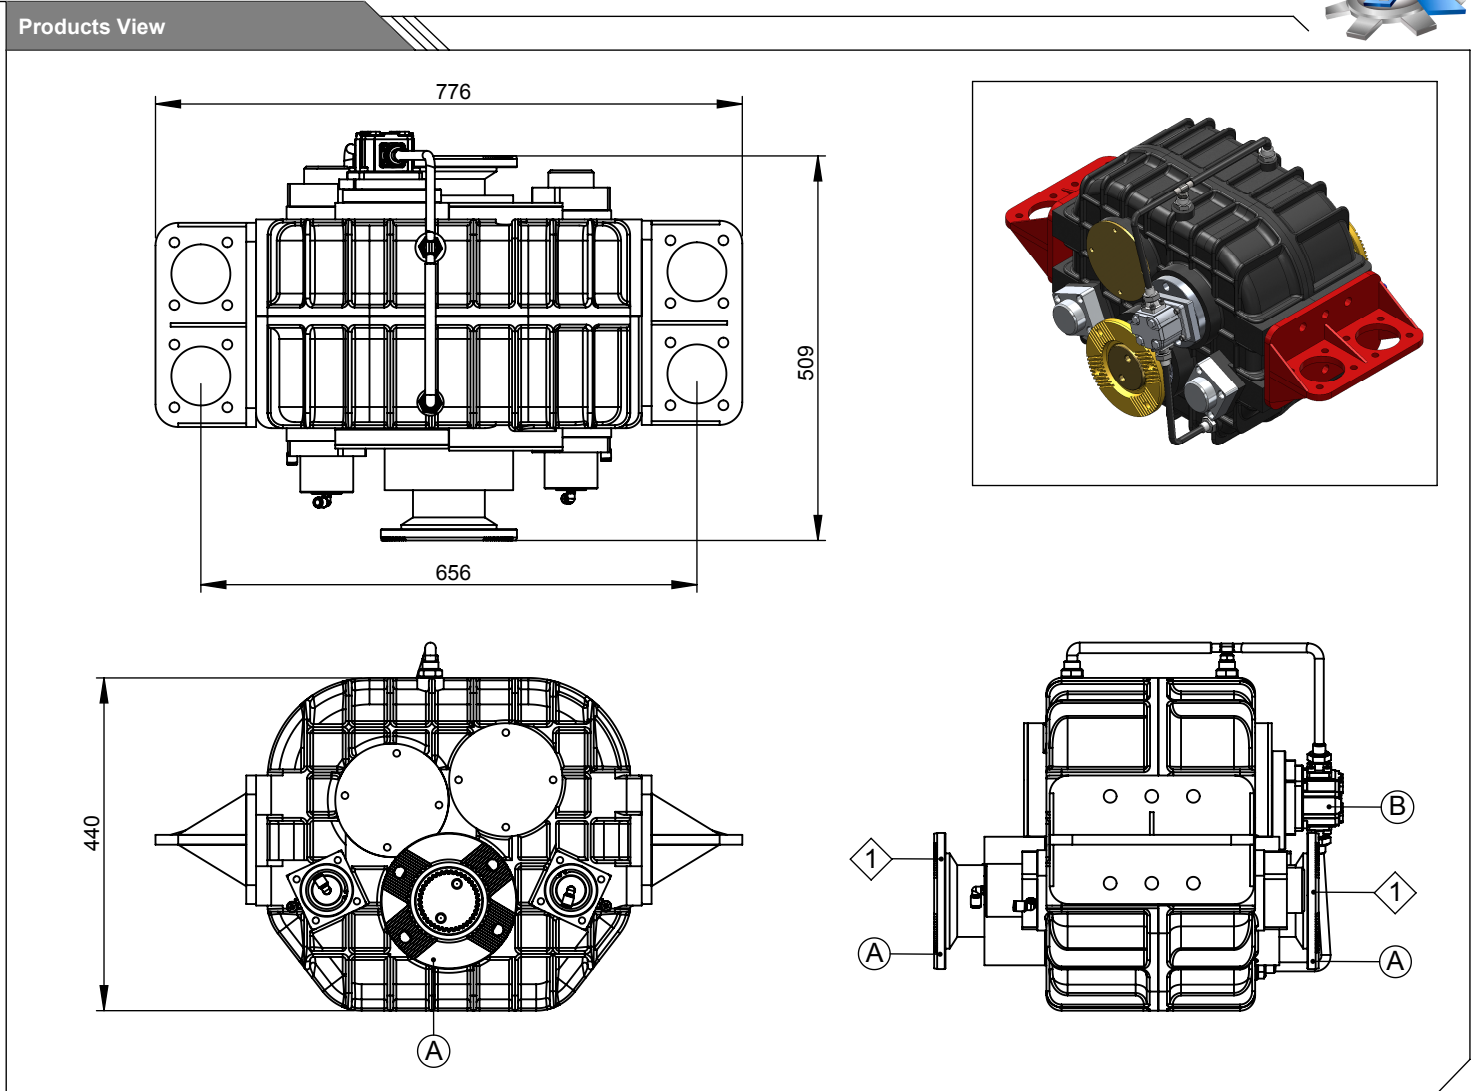

Vehicle Type	ÜÇEŞY CEYAKOPÖŞÖÜ
Gearbox Type	ØÜY CEJÖEÜÖXÖÜÜÖÖÜQÖPÖÖEÜÖY

Product Code
UARA.3100

PTO Outputs

A: DIN 150(4 Bolts Cross Hatching),DIN180(4 Bolts Cross Hatching),DIN180(8 Bolts)
B: Lubrication Pump

Technical Data

Outputs	Max. Allowable RPM	Max. Torque		Internal Ratio	Mounting Type	Control Type
		LBS-FT	Kgm			
1	3000 RPM	21700 LBS-FT (FORWARD)	3000 KGM (FORWARD)	1/1	Split Shaft	Pneumatic
		13020 LBS-FT (REVERSE)	1800 KGM (REVERSE)			
					260 KG / 573 LBS	